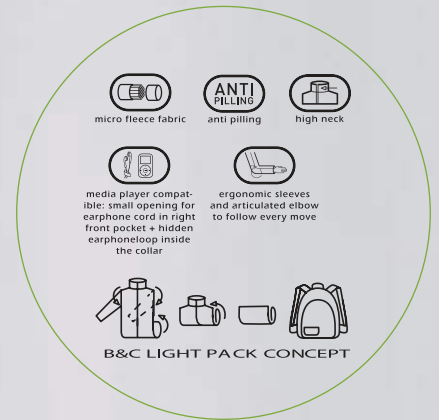

FLEECE

Coolstar/ID LINE